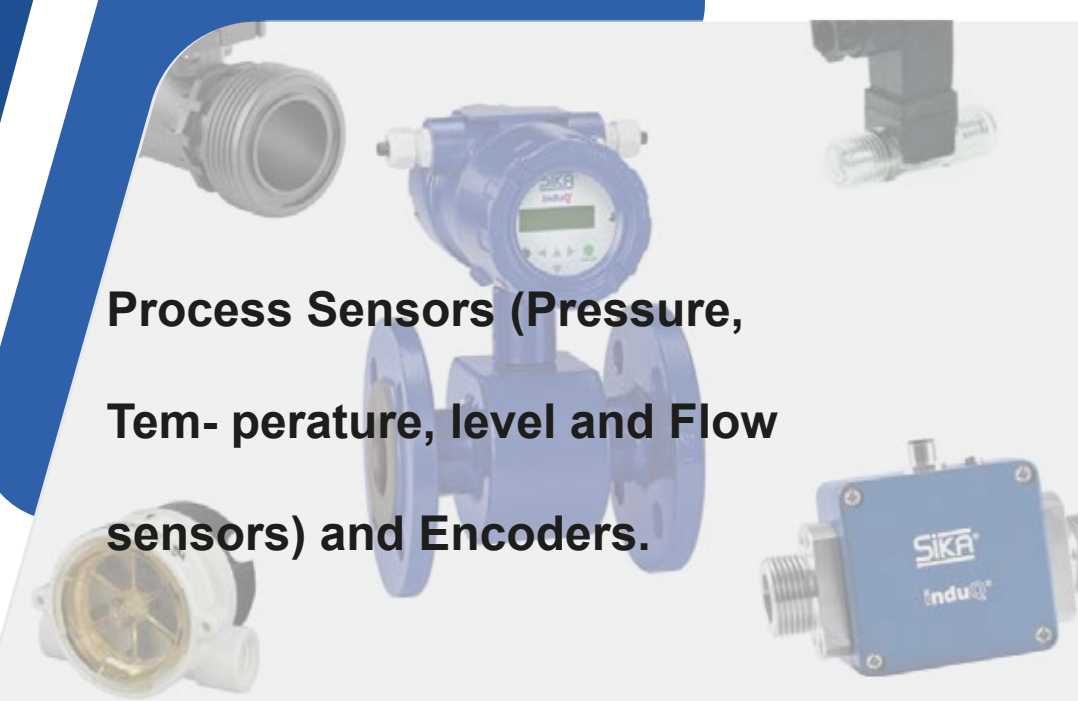

Sensors & Flow Switches

Position sensors (Inductive, Capacitive & Magnetic Sensors and Photoelectric / Laser/Fork/Ultra-sonic sensors).

Process Sensors (Pressure, Temperature, level and Flow sensors) and Encoders.